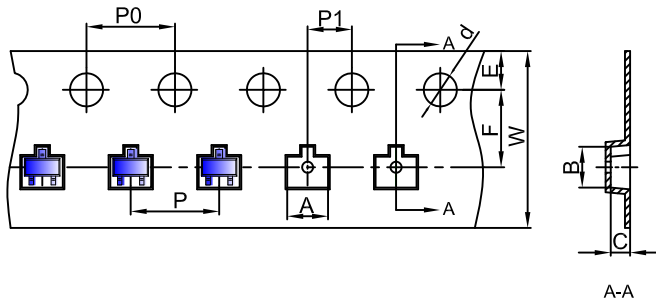

SOT-523 Embossed Carrier Tape

Dimensions are in millimeter										
Pkg type	A	B	C	d	E	F	P0	P	P1	W
SOT-523	1.85	1.85	0.875	Ø1.50	1.75	3.50	4.00	4.00	2.00	8.00

SOT-523 Tape Leader and Trailer